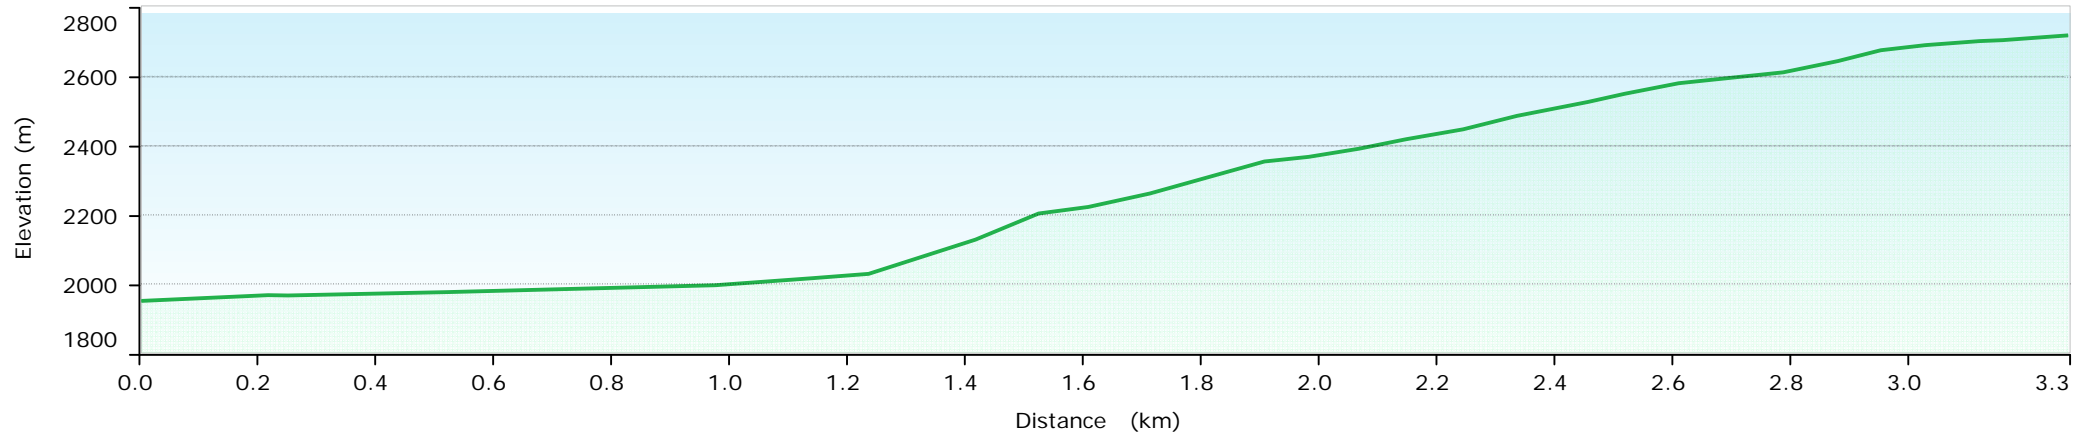

TrekMap Italia v3 Pro

Gran_Paradiso

Graph

Statistics

Summary
Points: 27 Distance: 3.3 km Area: 1.0 sq km

Elevation
Ascent: 771 m Descent: 1 m