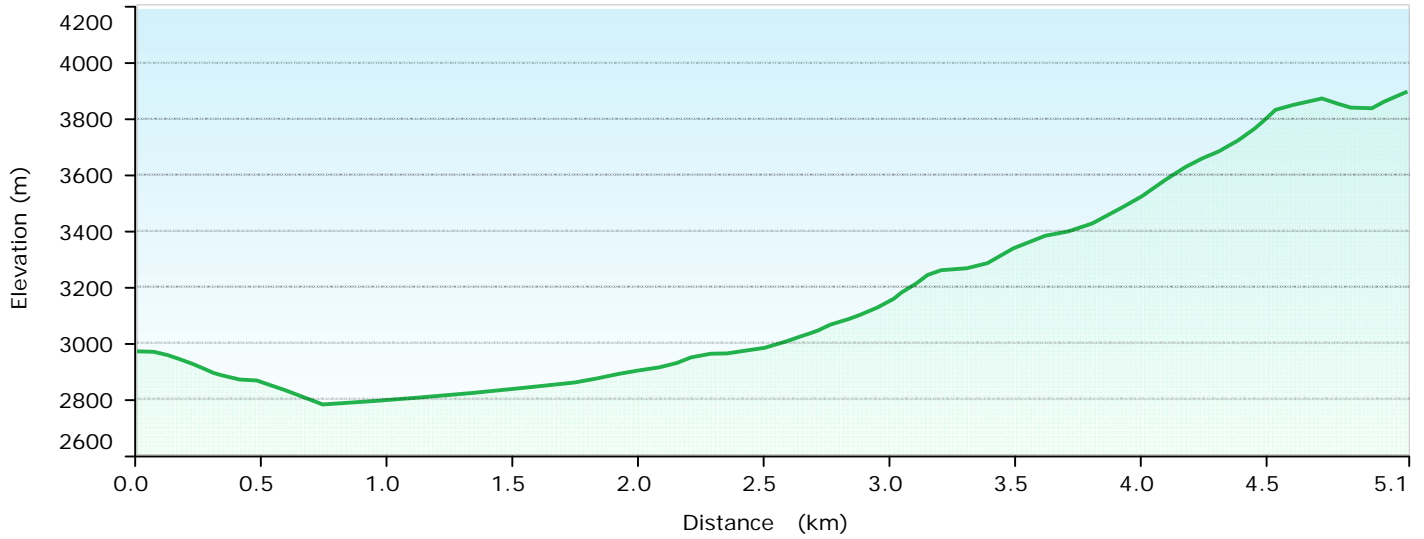

Garmin Transalpin V4 PRO

Bernina

Graph

Statistics

Summary

Points: 62 Distance: 5.1 km Area: 1.2 sq km

Elevation

Min: 2779 m Max: 3897 m Ascent: 1153 m Descent: 224 m Grade: 18.3 %

Graph

Statistics

Summary

Points: 68 Distance: 7.5 km Area: 3.5 sq km

Elevation

Min: 2449 m Max: 3902 m Ascent: 131 m Descent: 1539 m Grade: -18.7 %