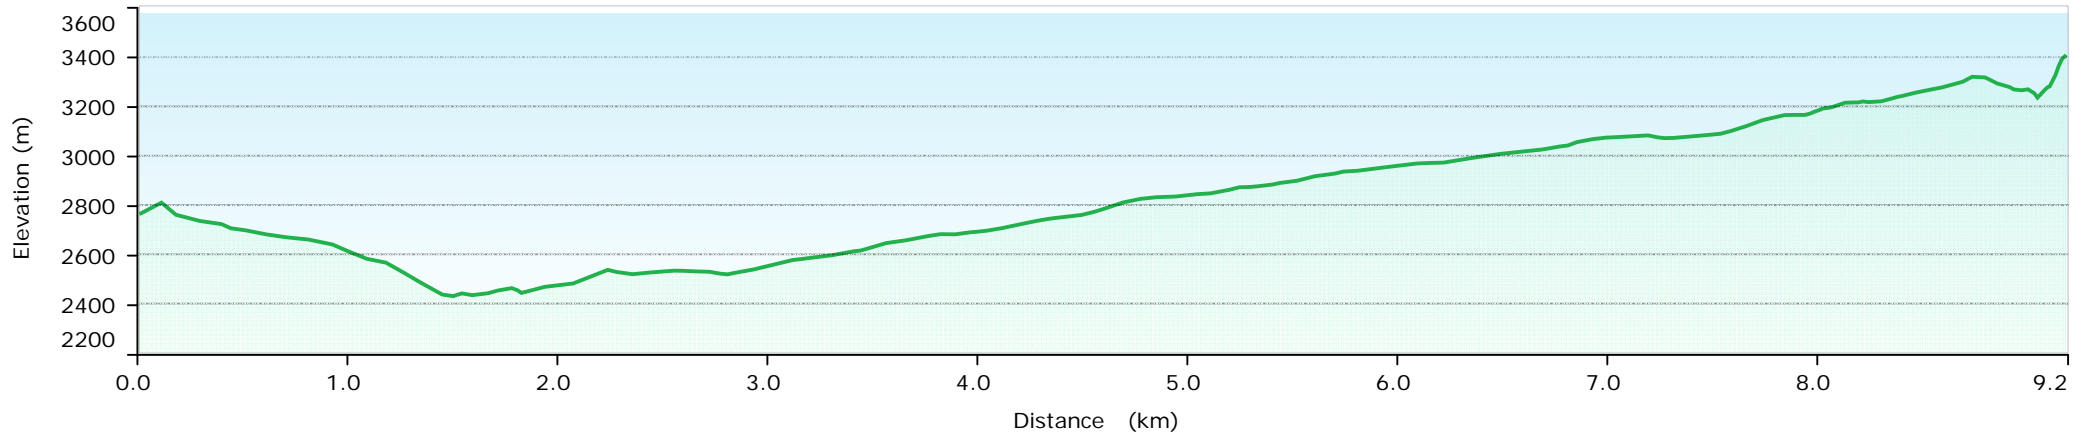

TrekMap Italia v3 Pro

BerninaReal

Graph

Statistics

Summary

Points: 145 Distance: 9.2 km Area: 5.1 sq km

Elevation

Min: 2430 m Max: 3409 m Ascent: 1187 m Descent: 541 m Grade: 7.0 %