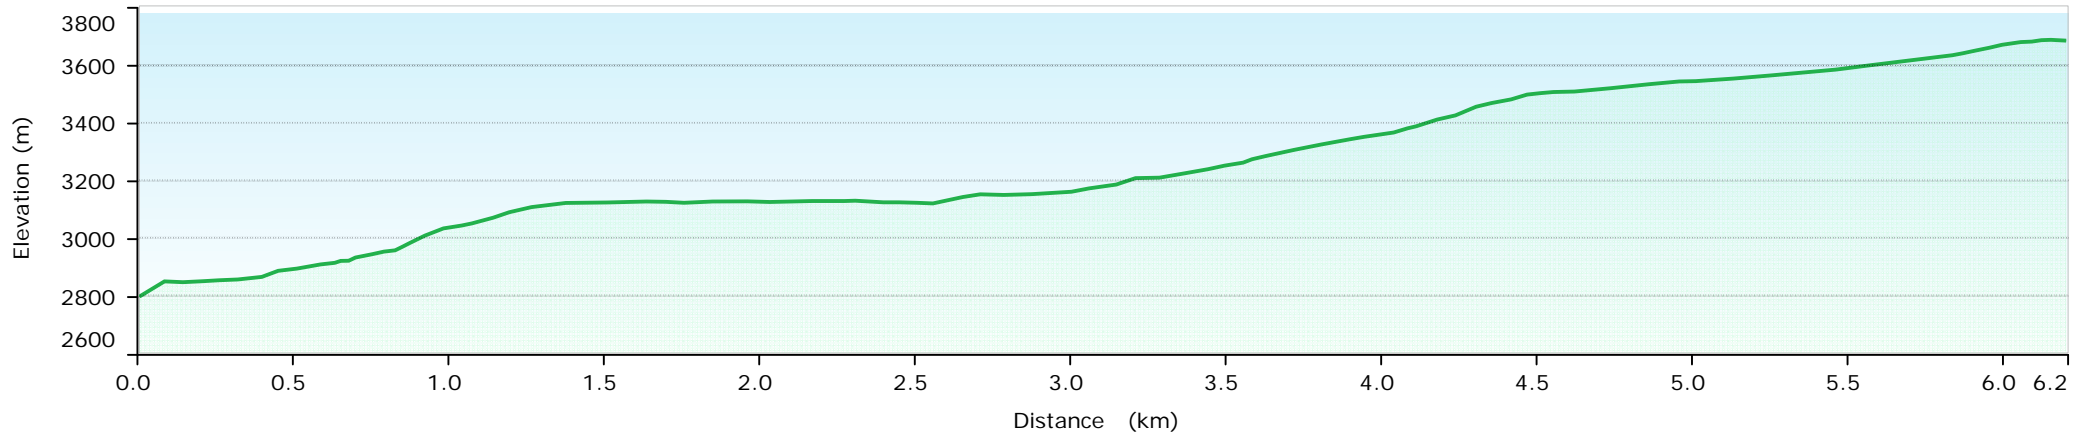

TrekMap Italia v3 Pro

BerninaReal

Graph

Statistics

Summary

Points: 92 Distance: 6.2 km Area: 2.5 sq km

Elevation

Min: 2796 m Max: 3689 m Ascent: 915 m Descent: 24 m Grade: 14.3 %